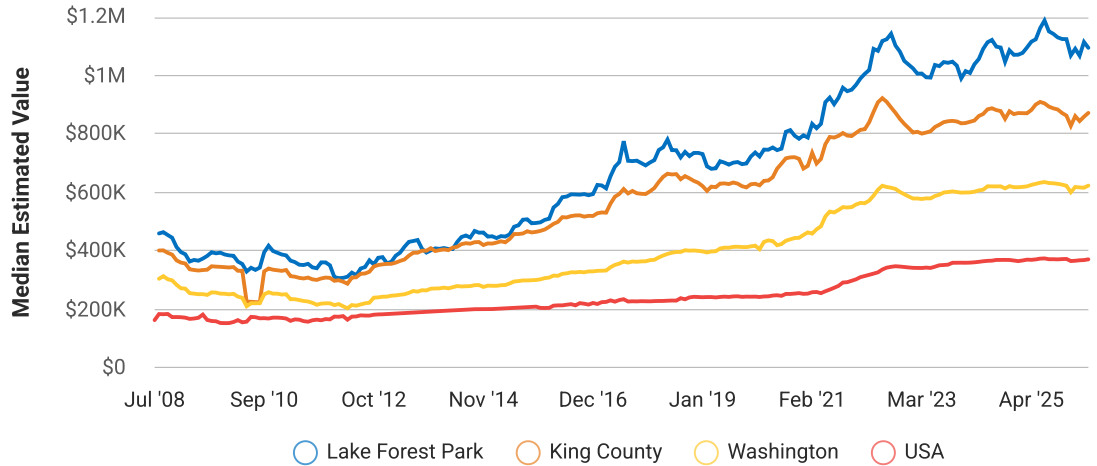

Lake Forest Park, Washington

May 2026 Median Estimated Property Value

Single Family + Condo/Townhouse/Apt.

This graphic displays property estimates for a market area and a subject property, where one has been selected. Estimated property values are generated by a valuation model and are not formal appraisals.

Source: Public records, and MLS sources where licensed

Update Frequency: Monthly

Median Estimated Value $1,094,930	Last Month Change -1.8%	12 Month Change -2.6%

Sold Home Stats

Price Range of Comps Sold

This chart shows the distribution of homes reported sold in the past three months within different price ranges in the area of your search. The amount shown for the subject property is sold data where available, or the property's estimated value when sales data is unavailable (such as a non-disclosure state) or provided in range format.

Source: Public records data

Update Frequency: Daily