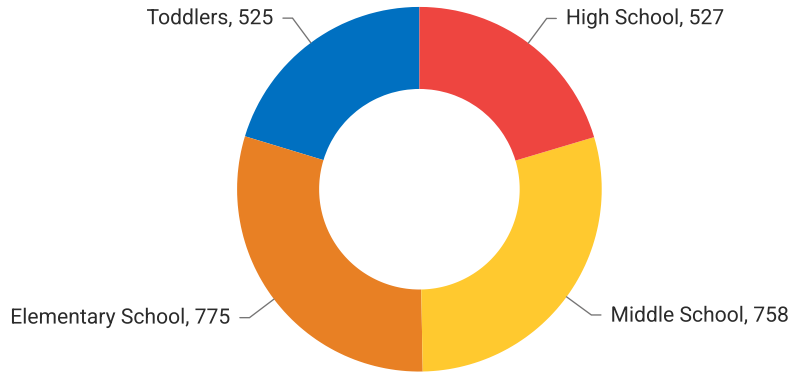

Lake Forest Park, Washington

Population of Children by Age Group in Lake Forest Park

This chart shows the distribution of the population of children by age range – from birth to 17 – in the area of your search.

Source: U.S. Census

Update Frequency: Annually

● 20.31% Toddlers
● 29.98% Elementary School
● 29.32% Middle School
● 20.39% High School

Population of Adults by Age Group in Lake Forest Park

This chart shows the distribution of the population of adults by age range – from 18 to 75-plus – in the area of your search.

Source: U.S. Census

Update Frequency: Annually