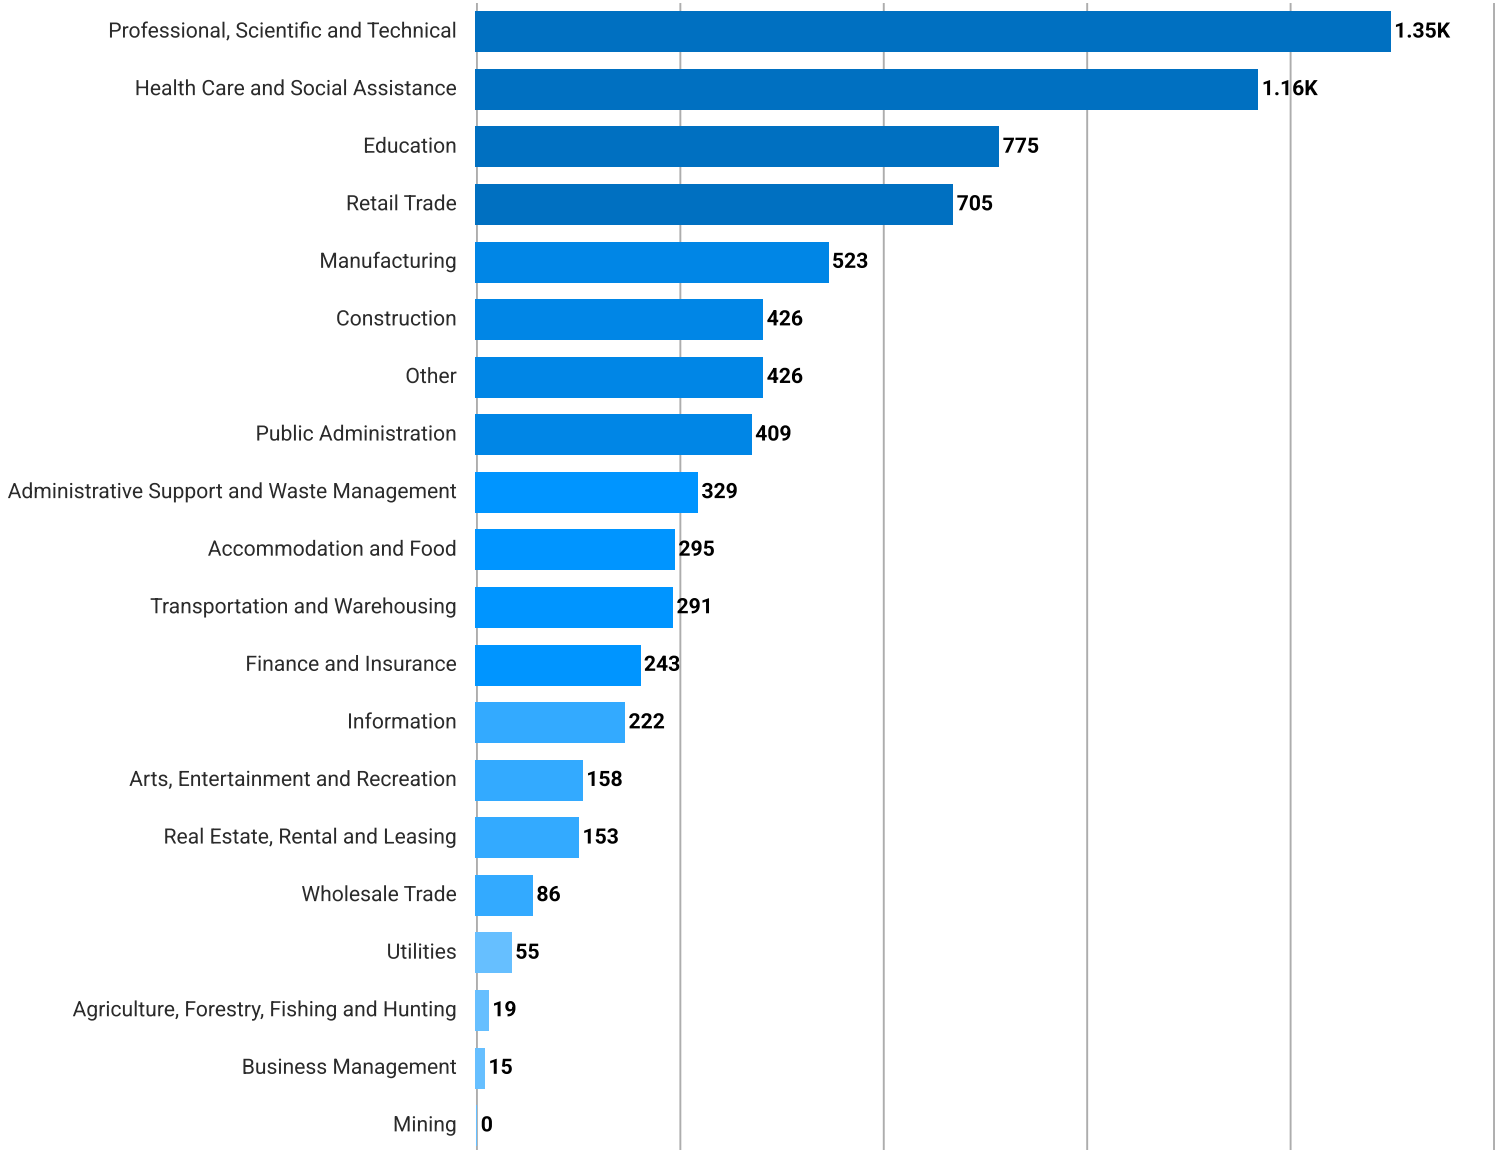

Lake Forest Park, Washington

Occupational Categories in Lake Forest Park

This chart shows categories of employment within an area.

Source: U.S. Census

Update Frequency: Annually