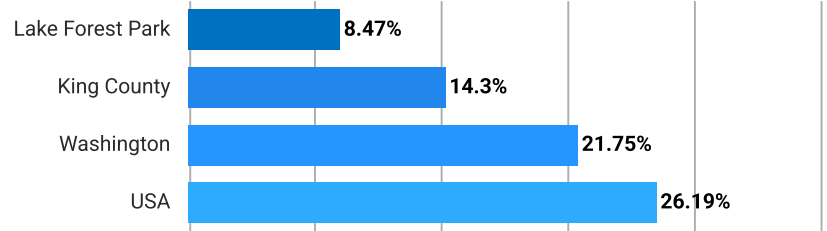

Some High School

This chart shows the percentage of people in an area whose highest educational achievement is some high school, without graduating or passing a high school GED test, compared with other geographies.

Lake Forest Park, Washington

High School Graduate

This chart shows the percentage of people in an area whose highest educational achievement is high school, compared with other geographies.

Associate Degree