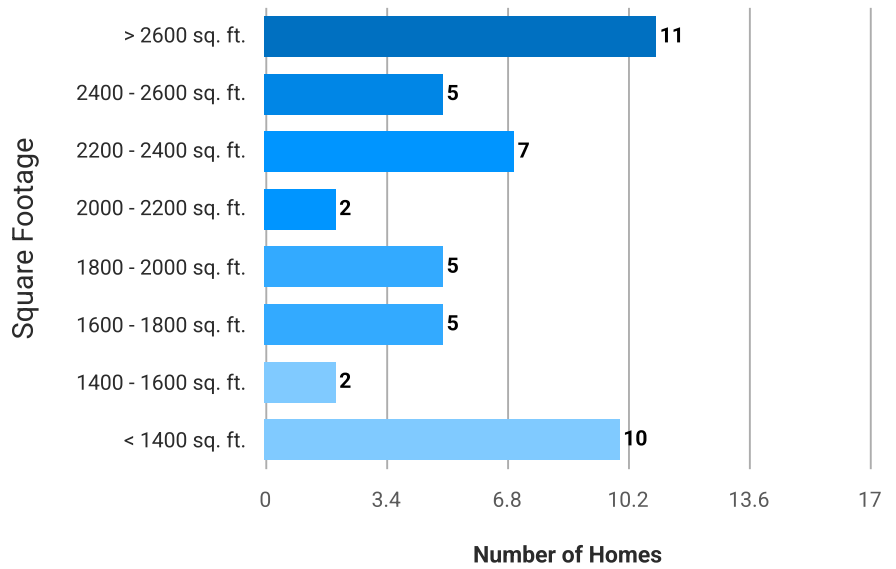

Source: Public records data

Update Frequency: Daily

Size of Homes Sold

This chart shows the distribution of homes reported sold in the past three months of different sizes in the area of your search.

Source: Public records data

Update Frequency: Daily

Age Range of Comps Sold

This chart shows the distribution of homes reported sold in the past three months of different age ranges in the area of your search.

Source: Public records data