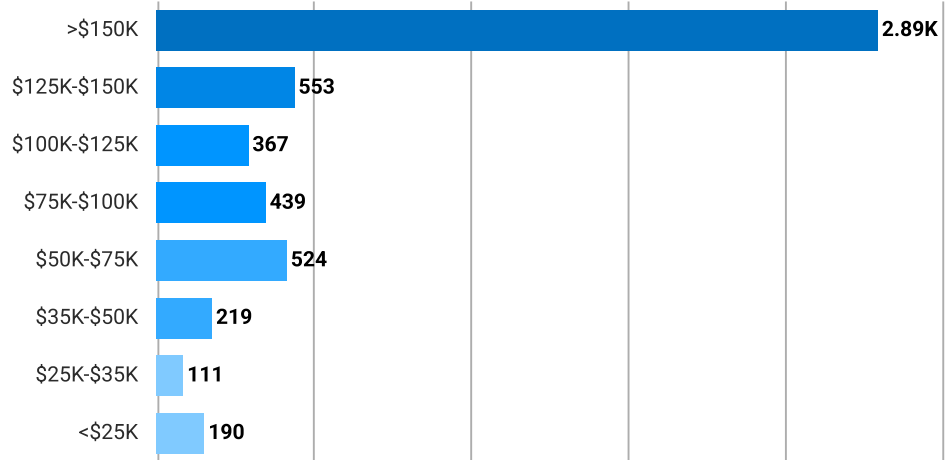

Source: U.S. Census

Update Frequency: Annually

Household Income Brackets in Lake Forest Park

This chart shows annual household income levels within an area.

Source: U.S. Census

Update Frequency: Annually

Lake Forest Park, Washington