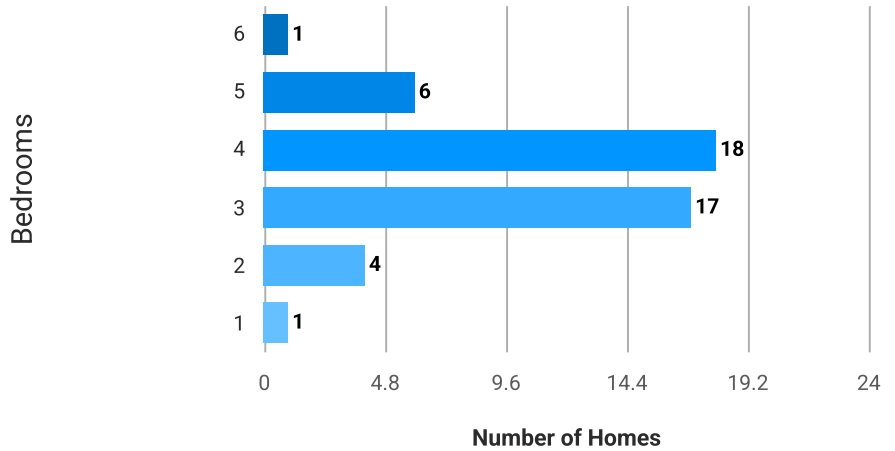

Update Frequency: Daily

Lake Forest Park, Washington

Number of Bedrooms in Homes Sold

This chart shows the distribution of homes reported sold in the past three months, compared by the number of bedrooms, in the area of your search.

Source: Public records data

Update Frequency: Daily

People

People Facts & Stats

	Lake Forest Park	King County	Washington	USA
Population	13K	2.26M	7.74M	332.39M
Population Density per Sq Mi	3.8K	1.07K	116	94
Pop Change since 2020	0%	+0%	+4.8%	+2.5%
Median Age	43	37	38	39
Male / Female Ratio	51%	51%	50%	50%