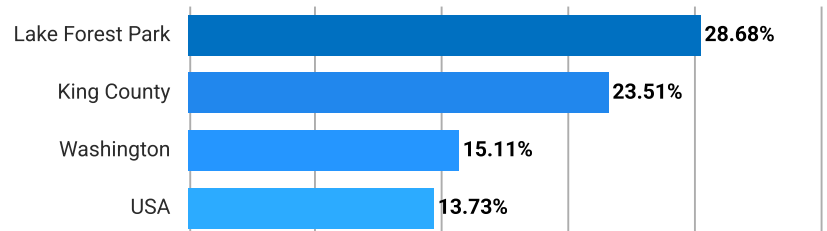

Grad/Professional Degree

This chart shows the percentage of people in an area whose highest educational achievement is a graduate or professional degree, compared with other geographies.