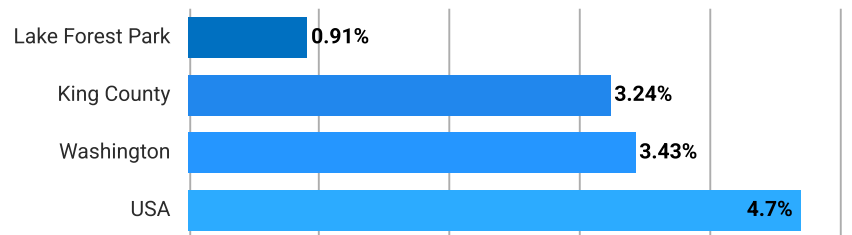

Less than 9th Grade

This chart shows the percentage of people in an area who have less than a ninth grade education, compared with other geographies.