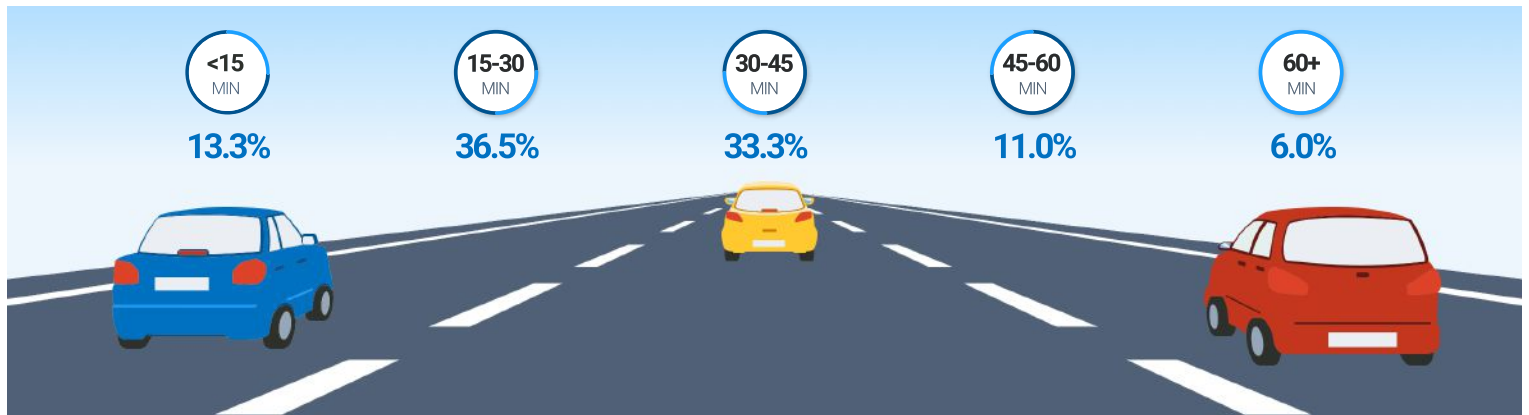

Quality of Life

Quality of Life Facts & Stats

	Lake Forest Park	King County	Washington	USA
Elevation (in feet)	314	1,805	2,233	–
Annual Rainfall (in inches)	35.01	71.17	42.19	–
Annual Snowfall (in inches)	6.82	40.95	41.49	–
Days of Full Sun (per year)	67	67	76	–
Travel Time to Work (in minutes)	28	28	27	27
Water Quality (Health Violations)	–	–	–	–
Water Quality (Monitoring and Report Violations)	–	–	–	–
Superfund Sites	–	15	128	2,466
Brownfield Sites	No	Yes	Yes	No

Average Commute Time

This chart shows average commute times to work, in minutes, by percentage of an area's population.

Source: U.S. Census

Update Frequency: Annually