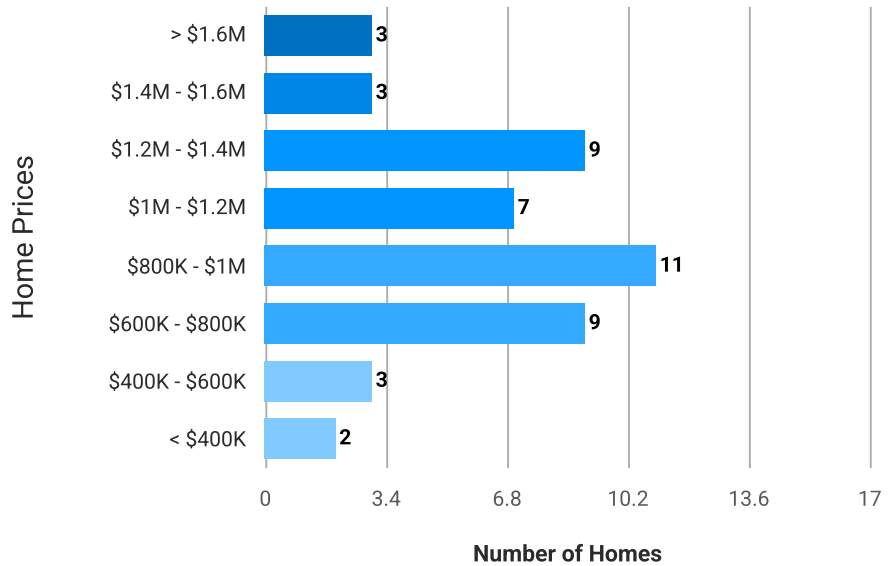

Lake Forest Park, Washington

May 2026 Median Estimated Property Value

Single Family + Condo/Townhouse/Apt.

This graphic displays property estimates for a market area and a subject property, where one has been selected. Estimated property values are generated by a valuation model and are not formal appraisals.

Source: Public records, and MLS sources where licensed

Update Frequency: Monthly

Median Estimated Value $1,094,930	Last Month Change -1.8%	12 Month Change -2.6%

Sold Home Stats

Price Range of Comps Sold

This chart shows the distribution of homes reported sold in the past three months within different price ranges in the area of your search. The amount shown for the subject property is sold data where available, or the property's estimated value when sales data is unavailable (such as a non-disclosure state) or provided in range format.

Source: Public records data

Update Frequency: Daily