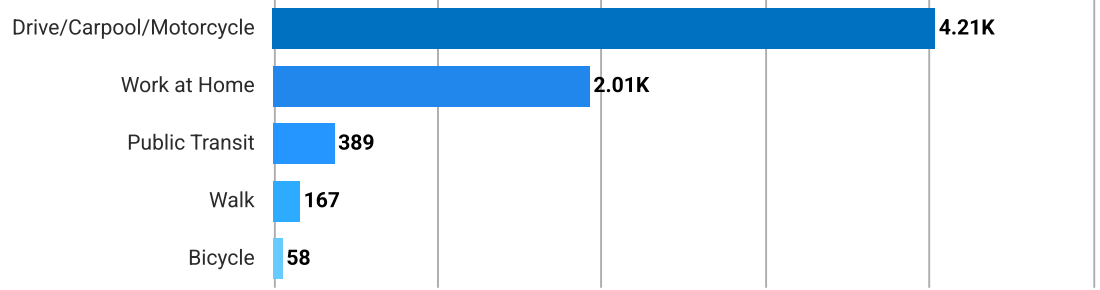

Lake Forest Park, Washington

How People Get to Work

This chart shows the types of transportation that residents of the area you searched use for their commute.

Source: U.S. Census

Update Frequency: Annually

Average Monthly Temperature

This chart shows average temperatures in the area you searched.

Source: NOAA

Update Frequency: Annually