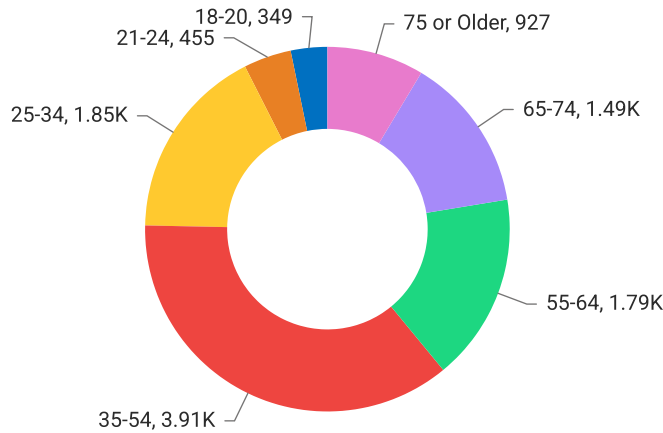

This chart shows the percentage of people in an area whose highest educational achievement is a graduate or professional degree, compared with other geographies.

Lake Forest Park, Washington

Population of Children by Age Group in Lake Forest Park

This chart shows the distribution of the population of children by age range – from birth to 17 – in the area of your search.

Source: U.S. Census

Update Frequency: Annually

● 20.31% Toddlers
 ● 29.98% Elementary School
 ● 29.32% Middle School
 ● 20.39% High School

Population of Adults by Age Group in Lake Forest Park

This chart shows the distribution of the population of adults by age range – from 18 to 75-plus – in the area of your search.

Source: U.S. Census

Update Frequency: Annually