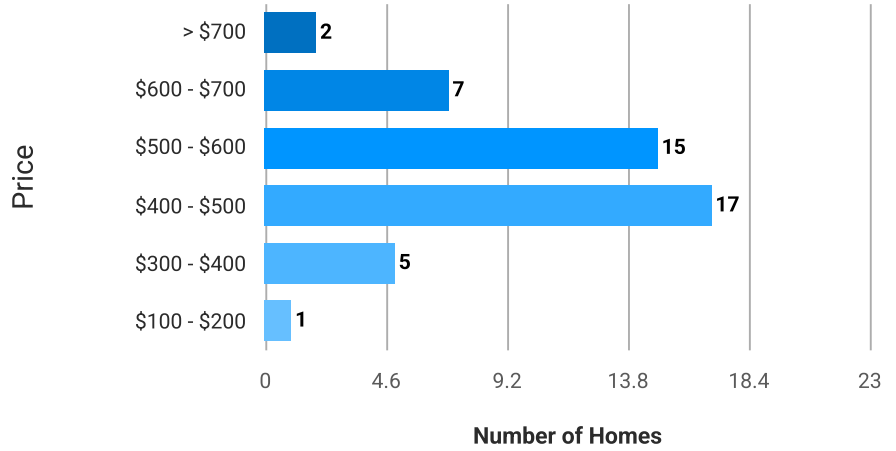

Lake Forest Park, Washington

Price per Square Foot of Comps Sold

This chart shows the distribution of homes reported sold in the past three months at different prices per square foot.

Source: Public records data

Update Frequency: Daily