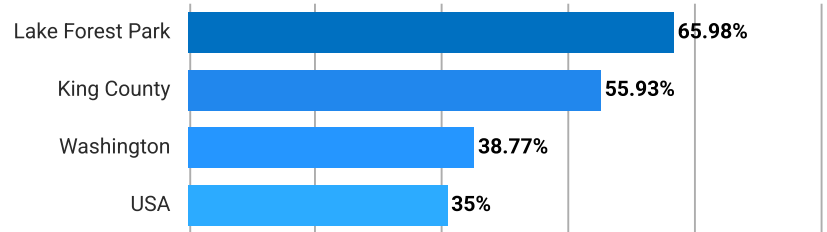

Lake Forest Park, Washington

High School Graduate

This chart shows the percentage of people in an area whose highest educational achievement is high school, compared with other geographies.

Associate Degree

This chart shows the percentage of people in an area whose highest educational achievement is an associate degree, compared with other geographies.

Bachelor's Degree

This chart shows the percentage of people in an area whose highest educational achievement is a bachelor's degree, compared with other geographies.

Some College

This chart shows the percentage of people in an area whose highest educational achievement is some college, without receiving a degree, compared with other geographies.

Grad/Professional Degree