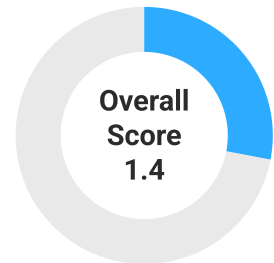

Lake Angelus Pines in Oakland County, MI

Quality of Life

Quality of Life Facts & Stats

	Lake Angelus...	Oakland County	Michigan	USA
Elevation (in feet)	929	929	894	–
Annual Rainfall (in inches)	35.01	35.01	33.29	–
Annual Snowfall (in inches)	30.05	38.71	60.35	–
Days of Full Sun (per year)	67	67	69	–
Travel Time to Work (in minutes)	29	26	24	27
Water Quality (Health Violations)	–	1	–	–
Water Quality (Monitoring and Report Violations)	–	1	–	–
Superfund Sites	–	5	98	2,466
Brownfield Sites	No	Yes	Yes	No

Walkability Score (out of 5)

This neighborhood or ZIP code is rated for walking access to general points of interest, reflected in the overall score. Other factors considered in the scores are street types, weather, public transportation and population density.

Source: Precisely

Update Frequency: Quarterly