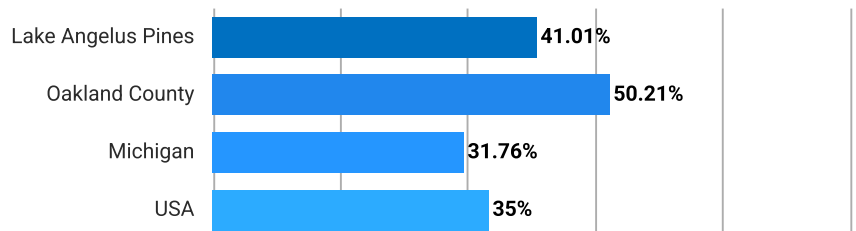

Lake Angelus Pines in Oakland County, MI

Some High School

This chart shows the percentage of people in an area whose highest educational achievement is some high school, without graduating or passing a high school GED test, compared with other geographies.

High School Graduate

This chart shows the percentage of people in an area whose highest educational achievement is high school, compared with other geographies.

Associate Degree

This chart shows the percentage of people in an area whose highest educational achievement is an associate degree, compared with other geographies.

Bachelor's Degree

This chart shows the percentage of people in an area whose highest educational achievement is a bachelor's degree, compared with other geographies.

Some College

This chart shows the percentage of people in an area whose highest educational achievement is some college, without receiving a degree, compared with other geographies.