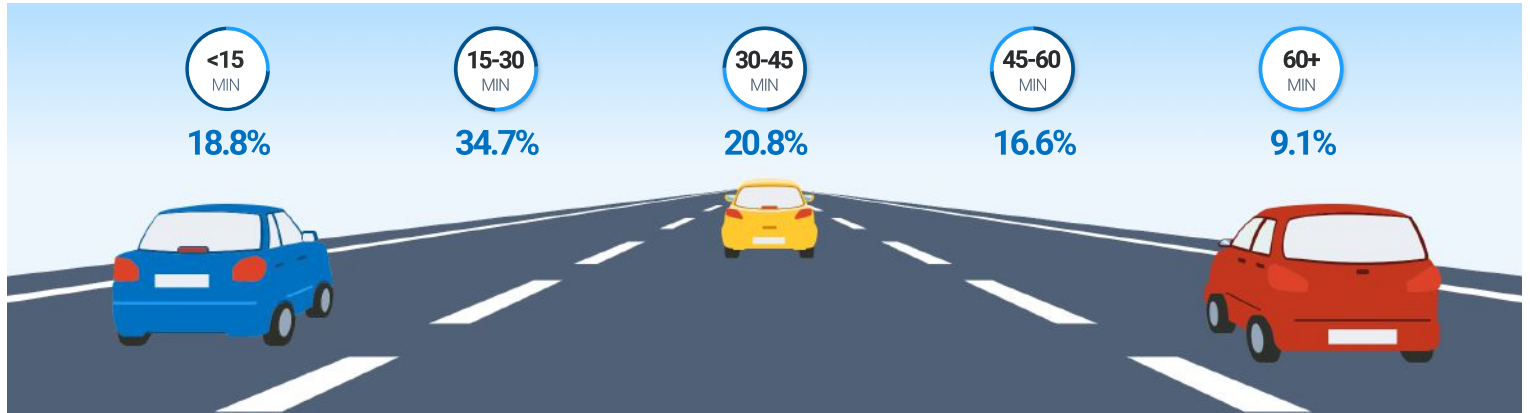

Lake Angelus Pines in Oakland County, MI

Average Commute Time

This chart shows average commute times to work, in minutes, by percentage of an area's population.

Source: U.S. Census

Update Frequency: Annually

How People Get to Work

This chart shows the types of transportation that residents of the area you searched use for their commute.

Source: U.S. Census

Update Frequency: Annually