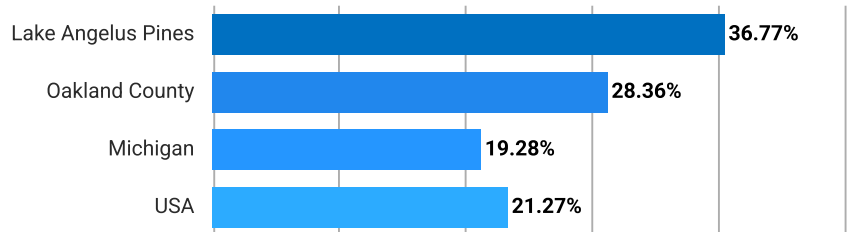

Lake Angelus Pines in Oakland County, MI

Some High School

This chart shows the percentage of people in an area whose highest educational achievement is some high school, without graduating or passing a high school GED test, compared with other geographies.

High School Graduate

This chart shows the percentage of people in an area whose highest educational achievement is high school, compared with other geographies.

Associate Degree

This chart shows the percentage of people in an area whose highest educational achievement is an associate degree, compared with other geographies.

Bachelor's Degree

This chart shows the percentage of people in an area whose highest educational achievement is a bachelor's degree, compared with other geographies.

Some College

This chart shows the percentage of people in an area whose highest educational achievement is some college, without receiving a degree, compared with other geographies.

Grad/Professional Degree

This chart shows the percentage of people in an area whose highest educational achievement is a graduate or professional degree, compared with other geographies.

Lake Angelus Pines in Oakland County, MI