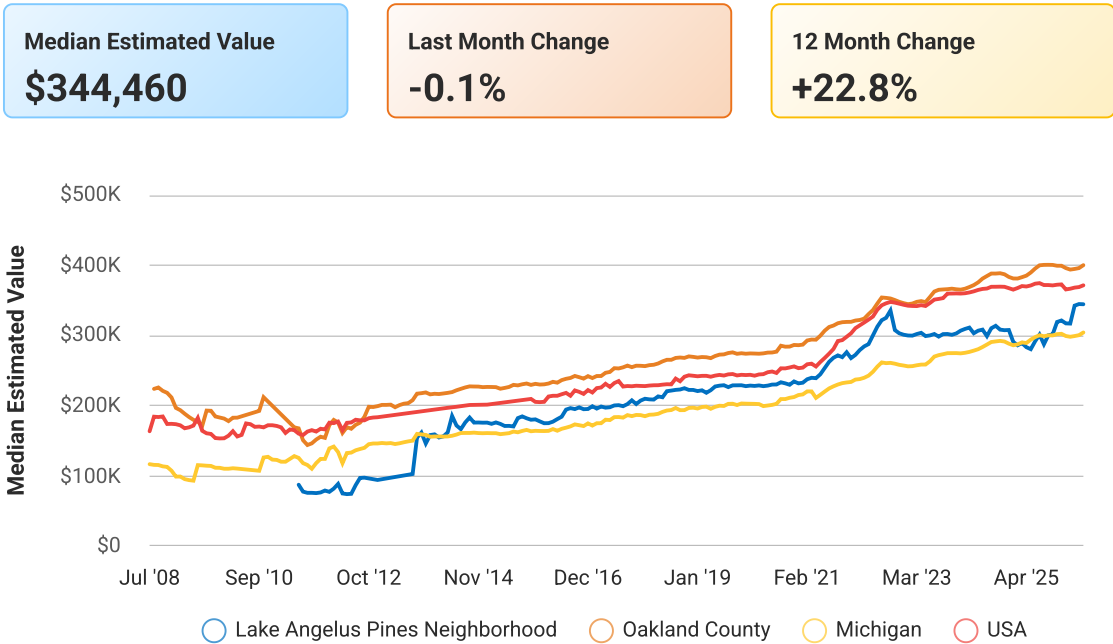

Lake Angelus Pines in Oakland County, MI

May 2026 Median Estimated Property Value

Single Family + Condo/Townhouse/Apt.

This graphic displays property estimates for a market area and a subject property, where one has been selected. Estimated property values are generated by a valuation model and are not formal appraisals.

Source: Public records, and MLS sources where licensed

Update Frequency: Monthly