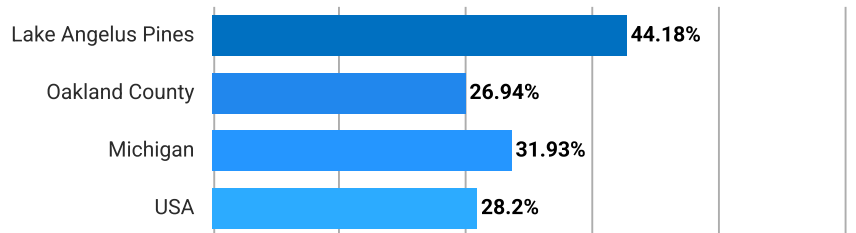

Lake Angelus Pines in Oakland County, MI

Some High School

This chart shows the percentage of people in an area whose highest educational achievement is some high school, without graduating or passing a high school GED test, compared with other geographies.

High School Graduate

This chart shows the percentage of people in an area whose highest educational achievement is high school, compared with other geographies.

Associate Degree

This chart shows the percentage of people in an area whose highest educational achievement is an associate degree, compared with other geographies.

Bachelor's Degree

This chart shows the percentage of people in an area whose highest educational achievement is a bachelor's degree, compared with other geographies.

Some College

This chart shows the percentage of people in an area whose highest educational achievement is some college, without receiving a degree, compared with other geographies.