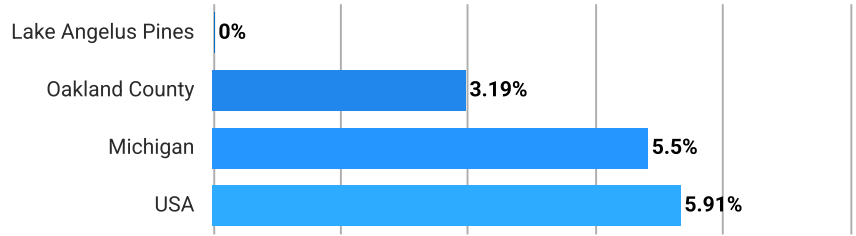

Source: Public records, and MLS sources where licensed

Update Frequency: Monthly

People

People Facts & Stats

	Lake Angelus...	Oakland County	Michigan	USA
Population	589	1.27M	10.05M	332.39M
Population Density per Sq Mi	2.87K	1.47K	178	94
Pop Change since 2020	-	-0.3%	-0.3%	+2.5%
Median Age	31	41	40	39
Male / Female Ratio	44%	49%	50%	50%

Education Levels of Population

Source: U.S. Census American Community Survey via Esri, 2025

Update Frequency: Annually

Less than 9th Grade

This chart shows the percentage of people in an area who have less than a ninth grade education, compared with other geographies.

Lake Angelus Pines in Oakland County, MI

Some High School

This chart shows the percentage of people in an area whose highest educational achievement is some high school, without graduating or passing a high school GED test, compared with other geographies.

High School Graduate

This chart shows the percentage of people in an area whose highest educational achievement is high school, compared with other geographies.

Associate Degree

This chart shows the percentage of people in an area whose highest educational achievement is an associate degree, compared with other geographies.