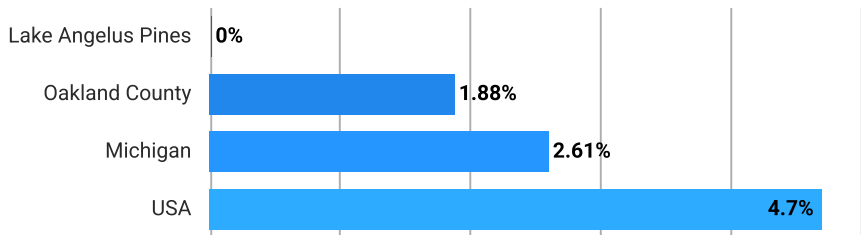

Less than 9th Grade

This chart shows the percentage of people in an area who have less than a ninth grade education, compared with other geographies.