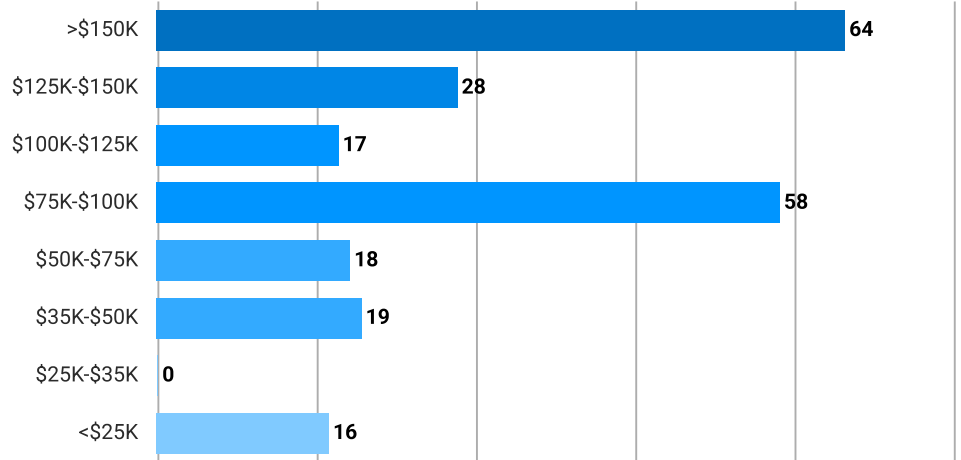

Source: U.S. Census

Update Frequency: Annually

● 3.73% 18-20
 ● 13.38% 21-24
 ● 21.93% 25-34
 ● 29.17% 35-54
 ● 4.39% 55-64
 ● 12.06% 65-74
 ● 15.35% 75 or Older

Lake Angelus Pines in Oakland County, MI

Households With Children in Lake Angelus Pines

This chart shows the distribution of households with children, categorized by marital status, in the area of your search.

Source: U.S. Census

Update Frequency: Annually

Household Income Brackets in Lake Angelus Pines

This chart shows annual household income levels within an area.

Source: U.S. Census

Update Frequency: Annually

Presidential Voting Pattern in Lake Angelus Pines

This chart shows how residents of a county voted in the 2020 presidential election.