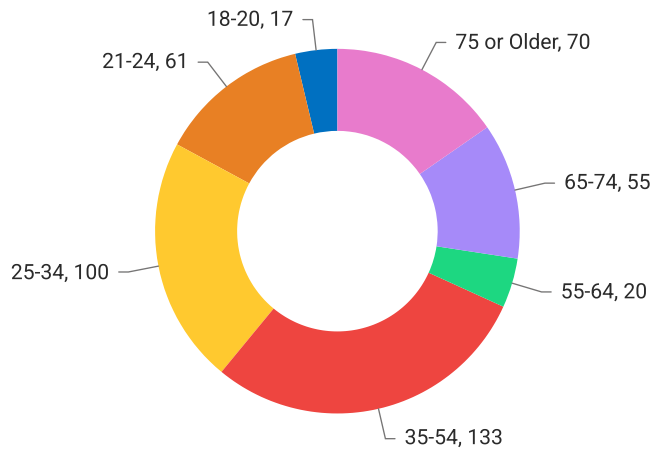

Population of Children by Age Group in Lake Angelus Pines

This chart shows the distribution of the population of children by age range – from birth to 17 – in the area of your search.

Source: U.S. Census

Update Frequency: Annually

● 13.53% Toddlers
 ● 9.77% Elementary School
 ● 76.69% Middle School
 ● 0% High School

Population of Adults by Age Group in Lake Angelus Pines

This chart shows the distribution of the population of adults by age range – from 18 to 75-plus – in the area of your search.

Source: U.S. Census

Update Frequency: Annually

● 3.73% 18-20
 ● 13.38% 21-24
 ● 21.93% 25-34
 ● 29.17% 35-54
 ● 4.39% 55-64
 ● 12.06% 65-74
 ● 15.35% 75 or Older

Lake Angelus Pines in Oakland County, MI

Households With Children in Lake Angelus Pines