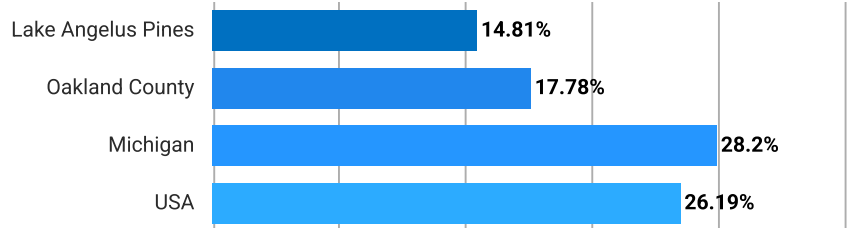

Lake Angelus Pines in Oakland County, MI

Some High School

This chart shows the percentage of people in an area whose highest educational achievement is some high school, without graduating or passing a high school GED test, compared with other geographies.

High School Graduate

This chart shows the percentage of people in an area whose highest educational achievement is high school, compared with other geographies.

Associate Degree

This chart shows the percentage of people in an area whose highest educational achievement is an associate degree, compared with other geographies.

Bachelor's Degree

This chart shows the percentage of people in an area whose highest educational achievement is a bachelor's degree, compared with other geographies.

Some College

This chart shows the percentage of people in an area whose highest educational achievement is some college, without receiving a degree, compared with other geographies.