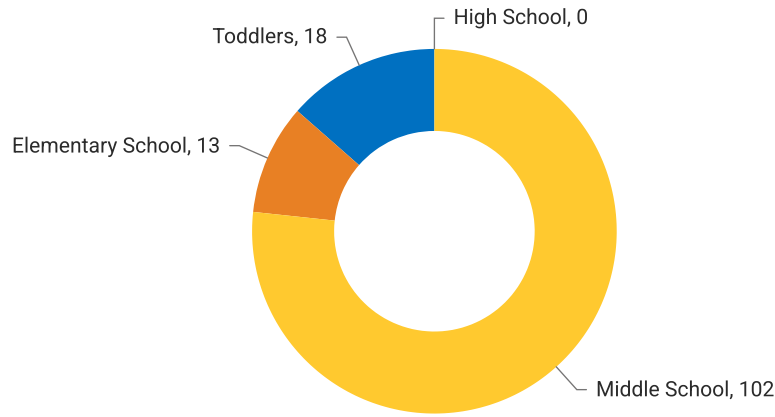

Lake Angelus Pines in Oakland County, MI

Population of Children by Age Group in Lake Angelus Pines

This chart shows the distribution of the population of children by age range – from birth to 17 – in the area of your search.

Source: U.S. Census

Update Frequency: Annually

● 13.53% Toddlers
● 9.77% Elementary School
● 76.69% Middle School
● 0% High School

Population of Adults by Age Group in Lake Angelus Pines

This chart shows the distribution of the population of adults by age range – from 18 to 75-plus – in the area of your search.

Source: U.S. Census

Update Frequency: Annually