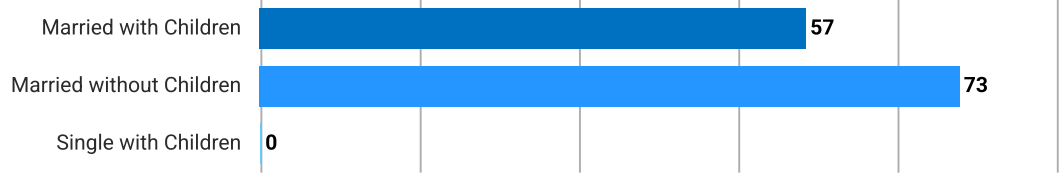

Lake Angelus Pines in Oakland County, MI

Households With Children in Lake Angelus Pines

This chart shows the distribution of households with children, categorized by marital status, in the area of your search.

Source: U.S. Census

Update Frequency: Annually

Household Income Brackets in Lake Angelus Pines

This chart shows annual household income levels within an area.

Source: U.S. Census

Update Frequency: Annually