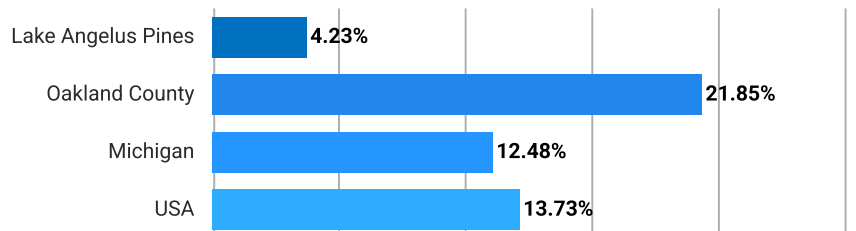

High School Graduate

This chart shows the percentage of people in an area whose highest educational achievement is high school, compared with other geographies.

Associate Degree

This chart shows the percentage of people in an area whose highest educational achievement is an associate degree, compared with other geographies.

Bachelor's Degree

This chart shows the percentage of people in an area whose highest educational achievement is a bachelor's degree, compared with other geographies.

Some College

This chart shows the percentage of people in an area whose highest educational achievement is some college, without receiving a degree, compared with other geographies.

Grad/Professional Degree

This chart shows the percentage of people in an area whose highest educational achievement is a graduate or professional degree, compared with other geographies.

Lake Angelus Pines in Oakland County, MI

Population of Children by Age Group in Lake Angelus Pines

This chart shows the distribution of the population of children by age range – from birth to 17 – in the area of your search.

Source: U.S. Census