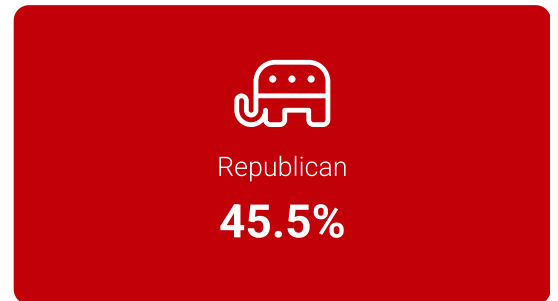

Presidential Voting Pattern in Lake Angelus Pines

This chart shows how residents of a county voted in the 2020 presidential election.

Source: USElectionAtlas.org

Update Frequency: Quadrennially