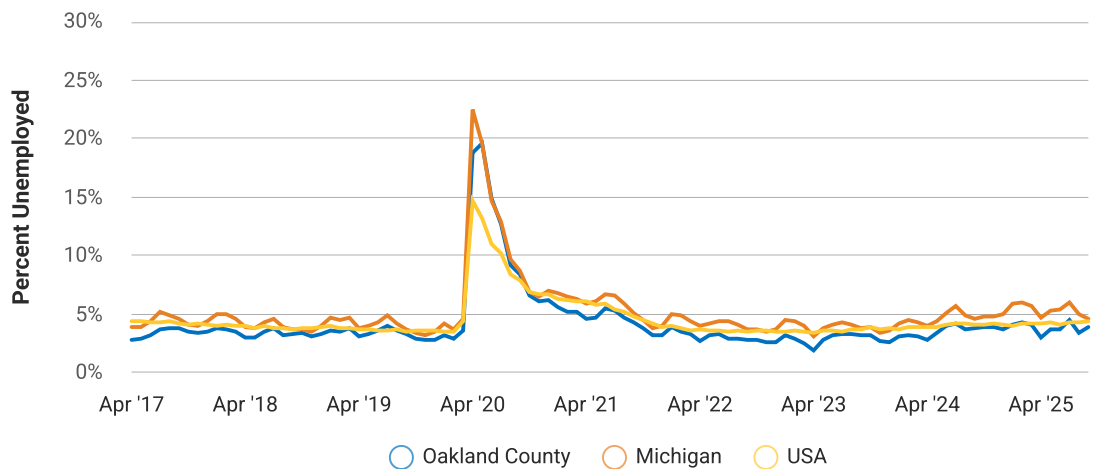

This chart shows annual household income levels within an area.

Source: U.S. Census

Update Frequency: Annually

Presidential Voting Pattern in Lake Angelus Pines

This chart shows how residents of a county voted in the 2020 presidential election.

Source: USElectionAtlas.org

Update Frequency: Quadrennially

Lake Angelus Pines in Oakland County, MI

Economy

Economic Facts & Stats

	Lake Angelus...	Oakland County	Michigan	USA
Income Per Capita	\$44,774	\$55,114	\$39,538	\$43,289
Median Household Income	\$92,375	\$95,296	\$71,149	\$78,538
Unemployment Rate	–	3.9%	4.6%	4.4%
Number Unemployed	–	27K	234K	7.61M
Number Employed	–	655K	4.82M	163.66M
Number in Labor Force	–	681K	5.06M	171.26M

Unemployment Rate

This chart shows the unemployment trend in the area of your search. The unemployment rate is an important driver behind the housing market.

Source: Bureau of Labor Statistics

Update Frequency: Monthly