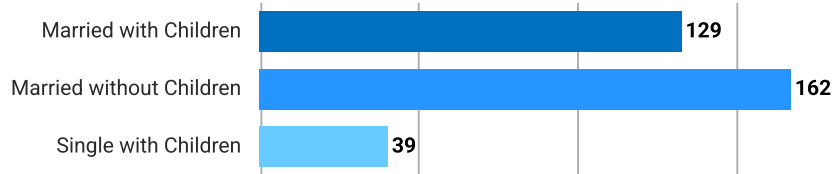

Households With Children in Mustang Ridge

This chart shows the distribution of households with children, categorized by marital status, in the area of your search.

Source: U.S. Census

Update Frequency: Annually

Household Income Brackets in Mustang Ridge

This chart shows annual household income levels within an area.

Source: U.S. Census

Update Frequency: Annually