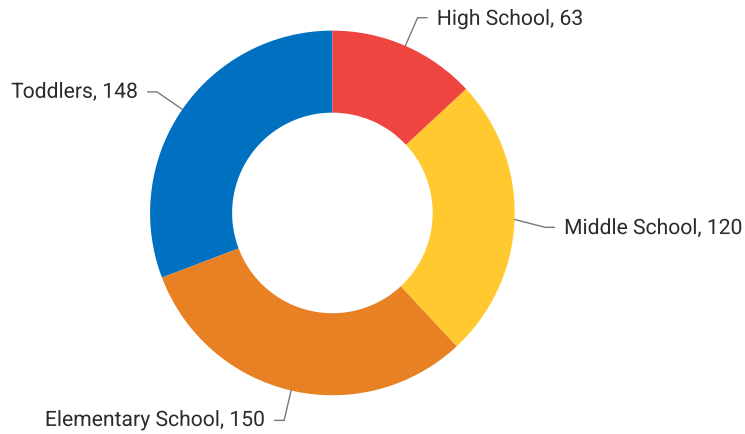

Bachelor's Degree

This chart shows the percentage of people in an area whose highest educational achievement is a bachelor's degree, compared with other geographies.

Mustang Ridge, Texas

Some College

This chart shows the percentage of people in an area whose highest educational achievement is some college, without receiving a degree, compared with other geographies.

Grad/Professional Degree

This chart shows the percentage of people in an area whose highest educational achievement is a graduate or professional degree, compared with other geographies.

Population of Children by Age Group in Mustang Ridge

This chart shows the distribution of the population of children by age range – from birth to 17 – in the area of your search.

Source: U.S. Census

Update Frequency: Annually

● 30.77% Toddlers
 ● 31.19% Elementary School
 ● 24.95% Middle School
 ● 13.1% High School