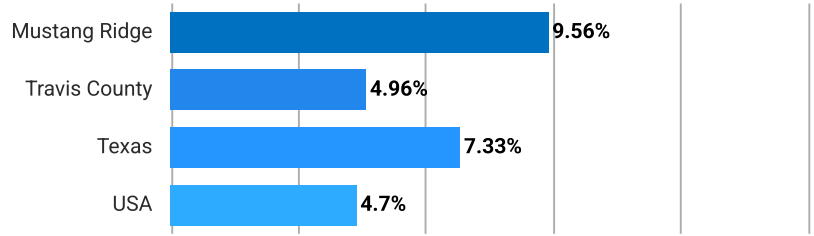

Mustang Ridge, Texas

Education Levels of Population

Source: U.S. Census American Community Survey via Esri, 2025

Update Frequency: Annually

Less than 9th Grade

This chart shows the percentage of people in an area who have less than a ninth grade education, compared with other geographies.

Some High School

This chart shows the percentage of people in an area whose highest educational achievement is some high school, without graduating or passing a high school GED test, compared with other geographies.

High School Graduate

This chart shows the percentage of people in an area whose highest educational achievement is high school, compared with other geographies.

Associate Degree

This chart shows the percentage of people in an area whose highest educational achievement is an associate degree, compared with other geographies.