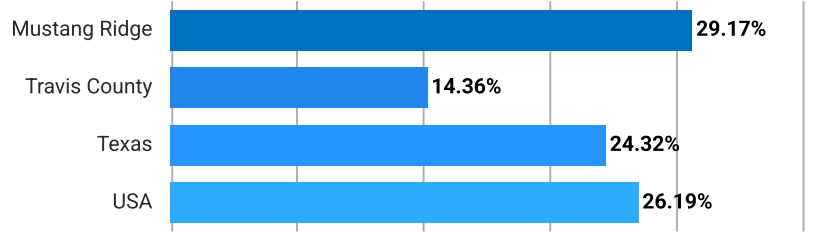

Mustang Ridge, Texas

Education Levels of Population

Source: U.S. Census American Community Survey via Esri, 2025

Update Frequency: Annually

Less than 9th Grade

This chart shows the percentage of people in an area who have less than a ninth grade education, compared with other geographies.

Some High School

This chart shows the percentage of people in an area whose highest educational achievement is some high school, without graduating or passing a high school GED test, compared with other geographies.

High School Graduate

This chart shows the percentage of people in an area whose highest educational achievement is high school, compared with other geographies.

Associate Degree

This chart shows the percentage of people in an area whose highest educational achievement is an associate degree, compared with other geographies.