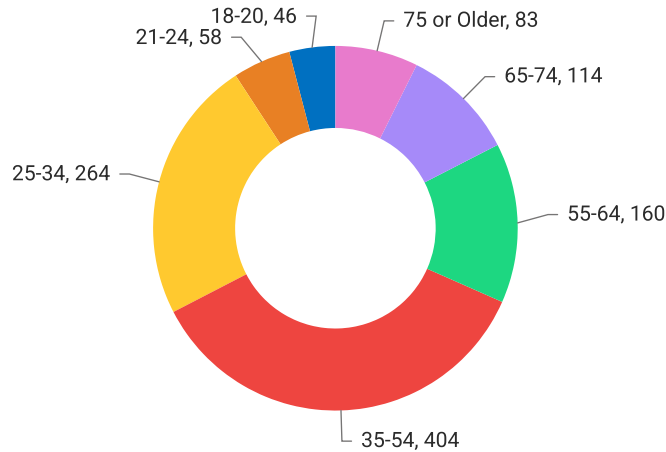

Mustang Ridge, Texas

Population of Adults by Age Group in Mustang Ridge

This chart shows the distribution of the population of adults by age range – from 18 to 75-plus – in the area of your search.

Source: U.S. Census

Update Frequency: Annually