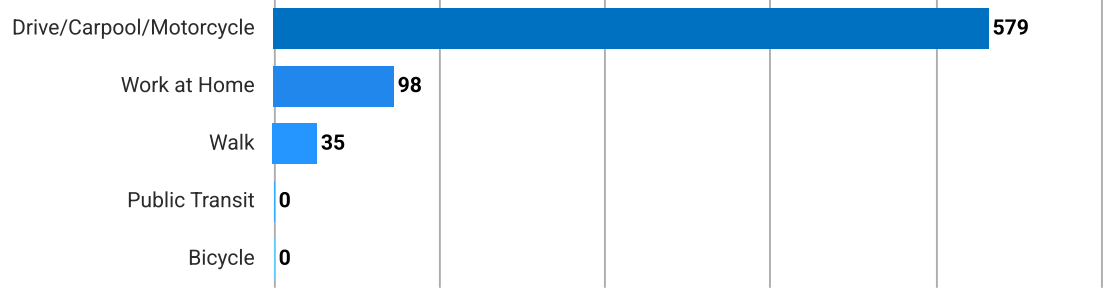

Average Commute Time

This chart shows average commute times to work, in minutes, by percentage of an area's population.

Source: U.S. Census

Update Frequency: Annually

Mustang Ridge, Texas

How People Get to Work

This chart shows the types of transportation that residents of the area you searched use for their commute.

Source: U.S. Census

Update Frequency: Annually

Average Monthly Temperature

This chart shows average temperatures in the area you searched.