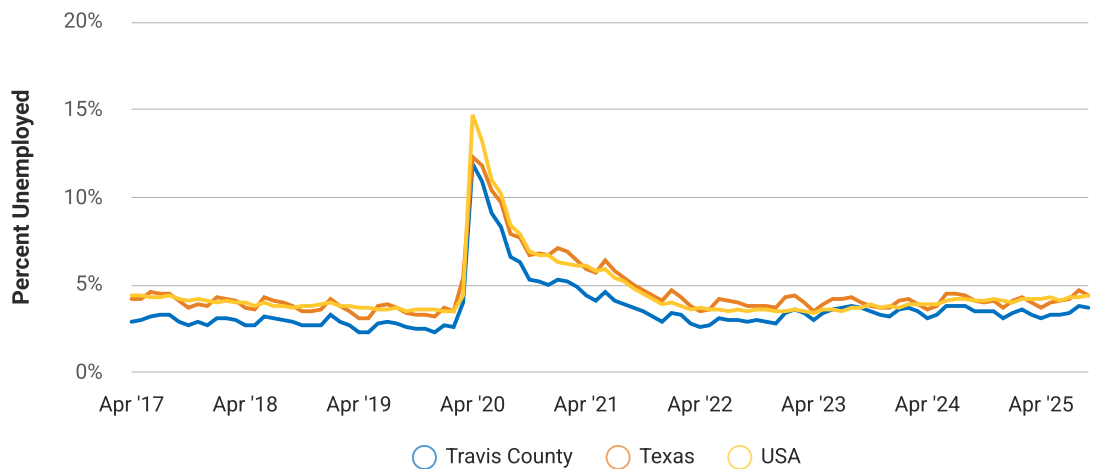

This chart shows categories of employment within an area.

Source: U.S. Census

Update Frequency: Annually

Presidential Voting Pattern in Mustang Ridge

This chart shows how residents of a county voted in the 2020 presidential election.

Unemployment Rate

This chart shows the unemployment trend in the area of your search. The unemployment rate is an important driver behind the housing market.

Source: Bureau of Labor Statistics

Update Frequency: Monthly