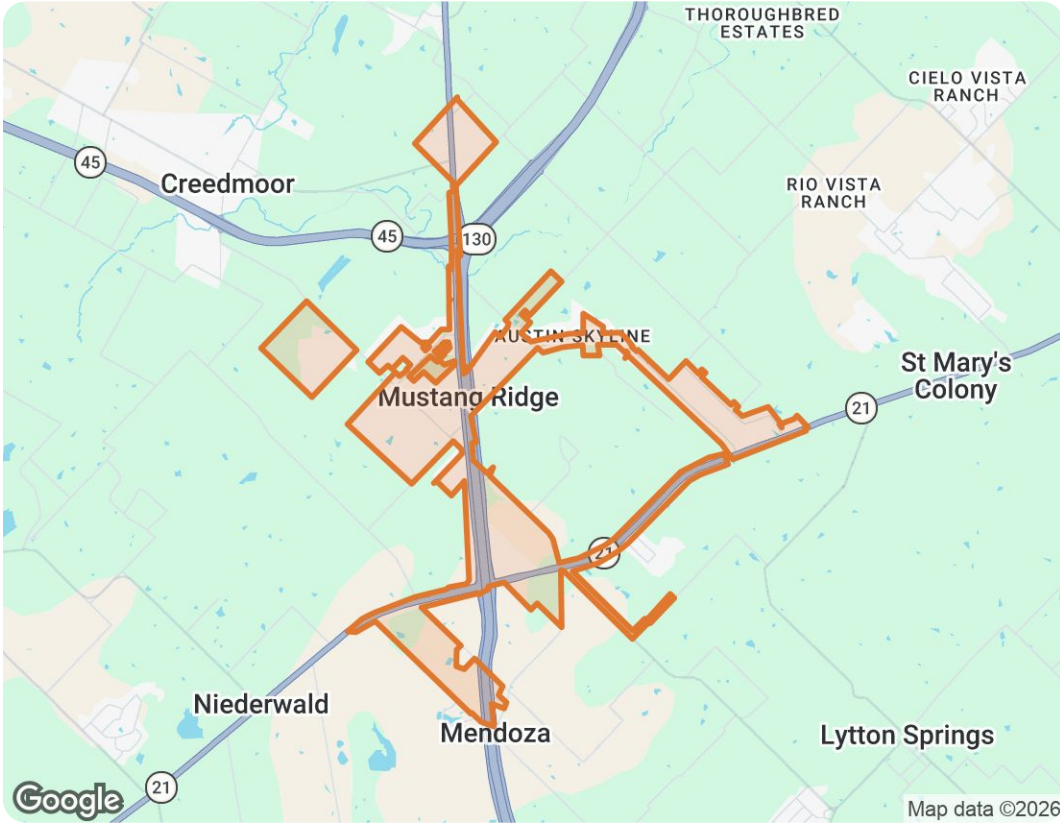

Mustang Ridge, Texas

- 📞 Office (888) 821-0556
- ✉️ team@shopprop.com
- 🌐 www.shopprop.com

Shop|Prop

ShopProp Inc.

Mustang Ridge, Texas

Housing

Housing Facts & Stats

	Mustang Ridge	Travis County	Texas	USA
Median Estimated Home Value	$320K	$504K	$330K	$369K
Est. Home Value 12-Mo. Change	-	-4.7%	-1.7%	-0.2%
Median List Price	-	$525K	$373K	-
List Price 1-Month Change	-	0%	+2.2%	-
List Price 12-Month Change	-	-8.5%	+0.8%	-
Median Home Age	5	31	34	44
Own	90%	53%	63%	65%
Rent	10%	47%	37%	35%
$ Total Value (of all buildings for which permits were issued)	-	$3.04B	$54.92B	$384.62B
% Change in permits (for all buildings)	-	+1%	+5%	+6%
% Change in $ value (for all buildings)	-	-6%	+8%	+5%

People

People Facts & Stats

	Mustang Ridge	Travis County	Texas	USA
Population	2K	1.31M	29.64M	332.39M
Population Density per Sq Mi	432	1.32K	113	94
Pop Change since 2020	+0%	+8.8%	+6.9%	+2.5%
Median Age	33	36	36	39
Male / Female Ratio	46%	51%	50%	50%

This represents an estimated sale price for this property. It is not the same as the opinion of value in an appraisal developed by a licensed appraiser under the Uniform Standards of Professional Appraisal Practice.