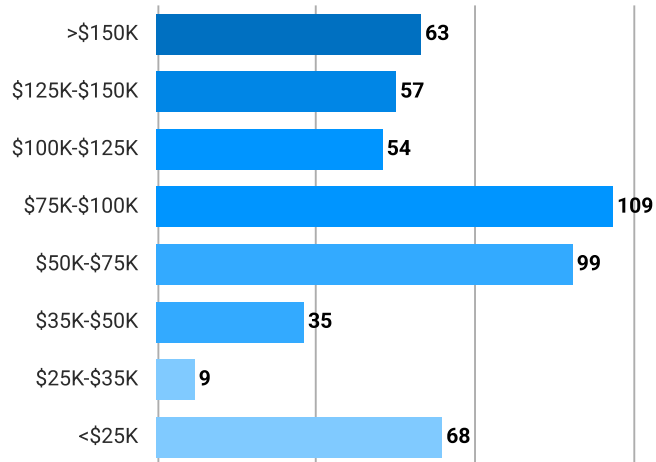

Update Frequency: Annually

Households With Children in Mustang Ridge

This chart shows the distribution of households with children, categorized by marital status, in the area of your search.

Source: U.S. Census

Update Frequency: Annually

Household Income Brackets in Mustang Ridge

This chart shows annual household income levels within an area.

Source: U.S. Census

Update Frequency: Annually

Mustang Ridge, Texas

Occupational Categories in Mustang Ridge

This chart shows categories of employment within an area.

Source: U.S. Census

Update Frequency: Annually

Presidential Voting Pattern in Mustang Ridge

This chart shows how residents of a county voted in the 2020 presidential election.