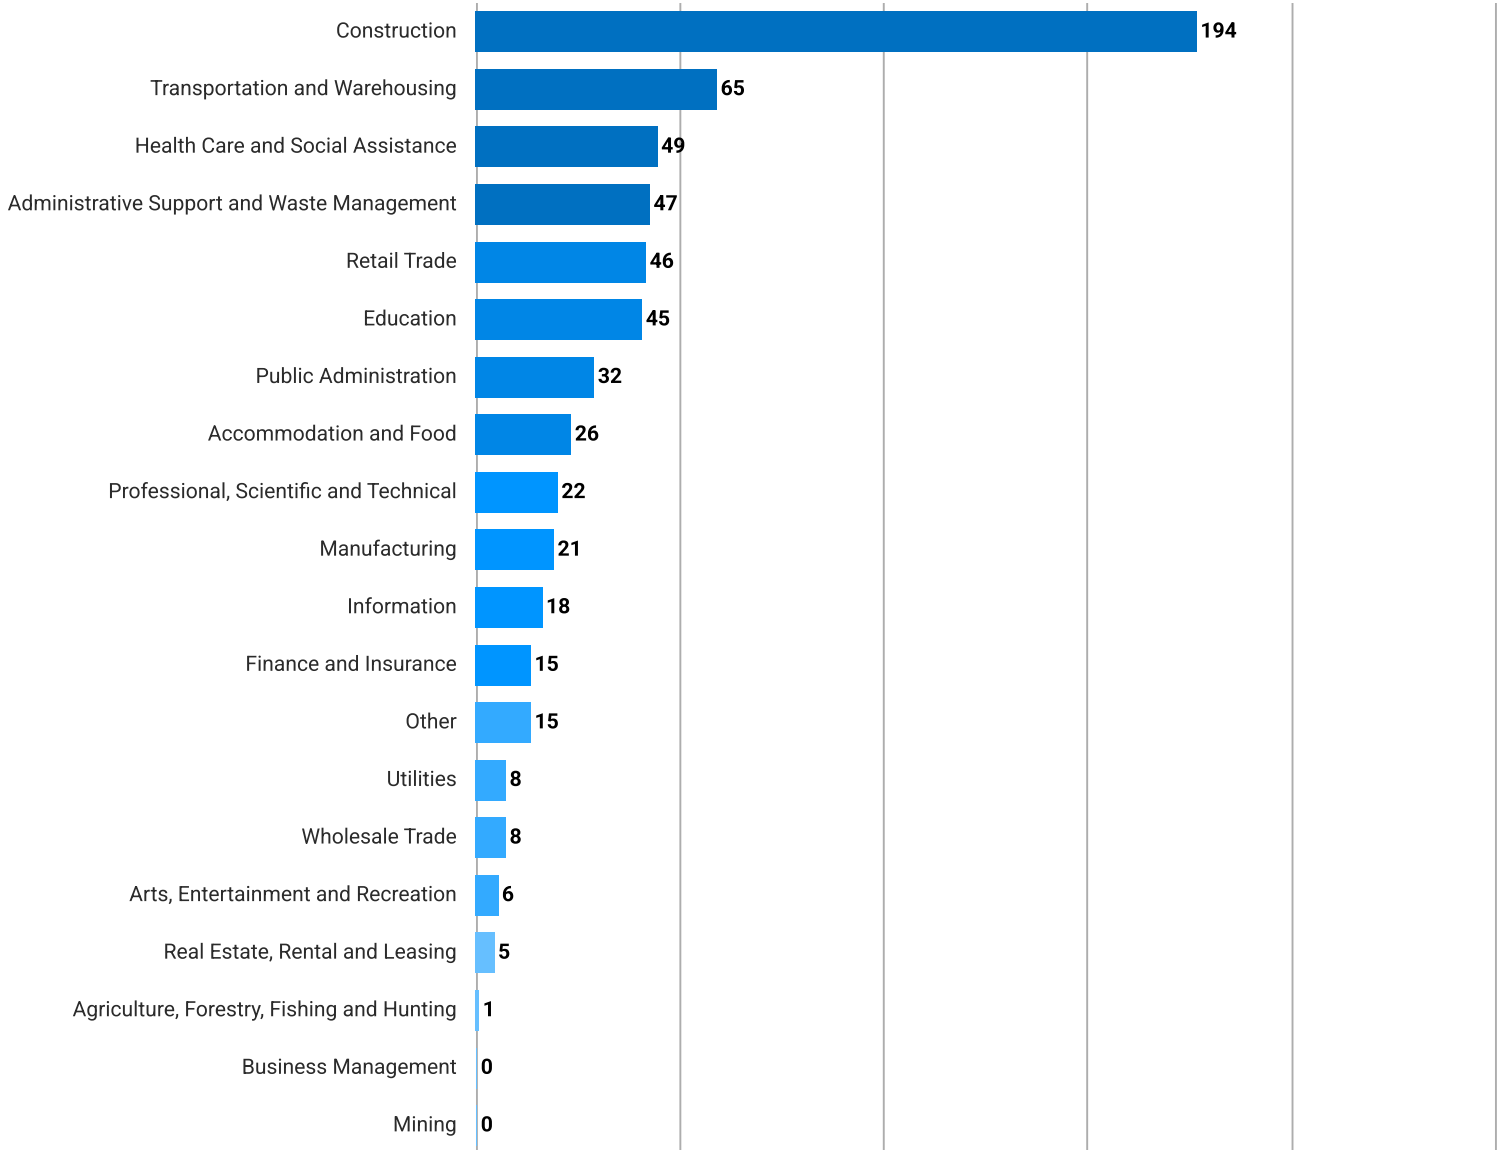

Update Frequency: Annually

Household Income Brackets in Mustang Ridge

This chart shows annual household income levels within an area.

Source: U.S. Census

Update Frequency: Annually

Mustang Ridge, Texas

Occupational Categories in Mustang Ridge

This chart shows categories of employment within an area.

Source: U.S. Census

Update Frequency: Annually

Presidential Voting Pattern in Mustang Ridge

This chart shows how residents of a county voted in the 2020 presidential election.