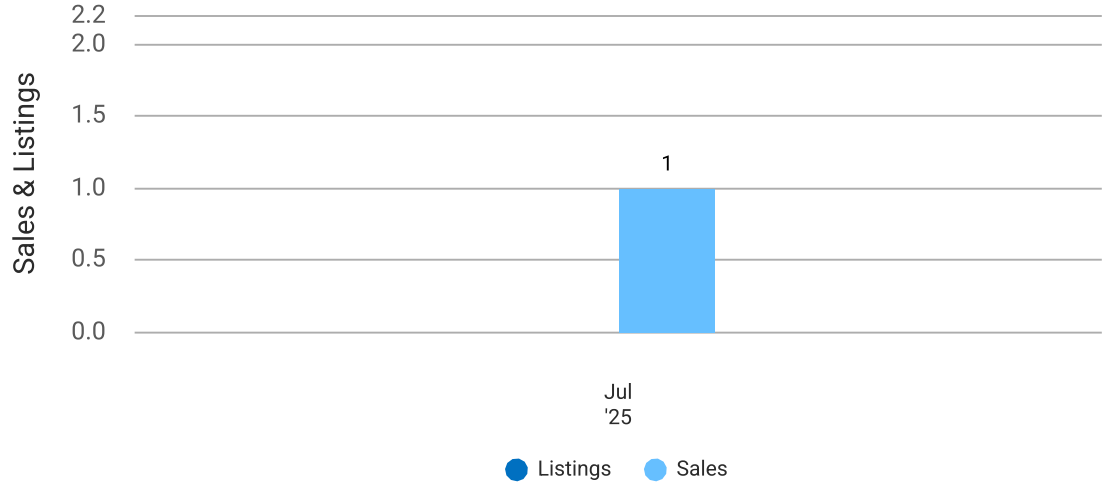

Source: MLS data where licensed

Update Frequency: Monthly

Median Sold Price vs Sold Listings in University Park, Texas

Single Family + Condo/Townhouse/Apt.

This chart compares the trend of median sold price and number of sold listings for the given location.